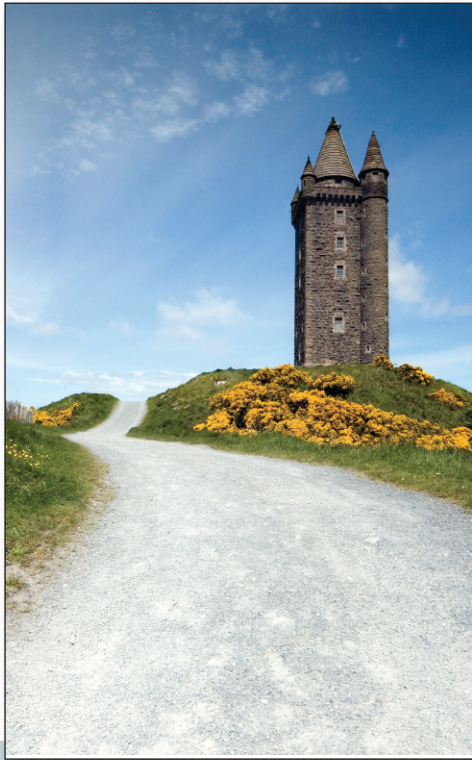

PORTRAIT OF COUNTY DOWN

The path to Scrabo Tower